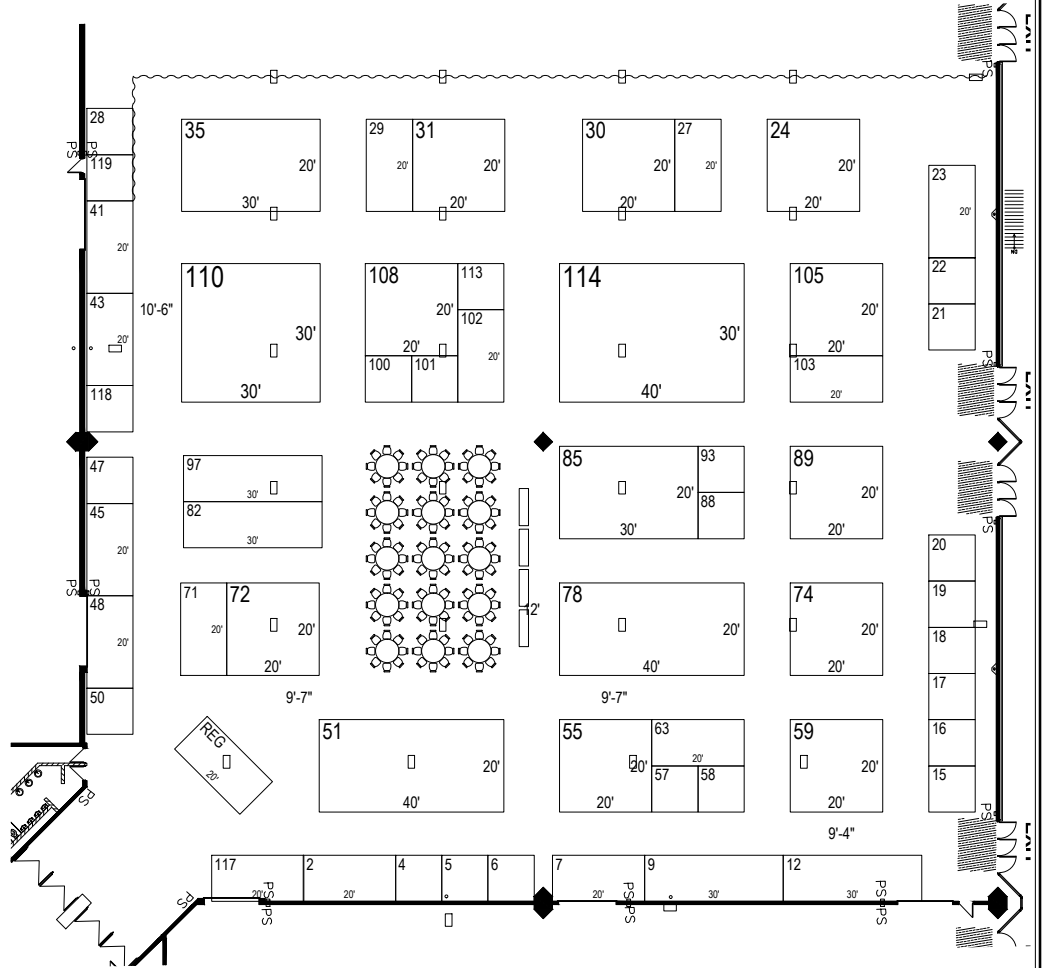

Company	Booth #
A.E. Sales Inc.	78
Ace Pneumatic	9
Bartell Morrison Inc.	19
Brandt Tractor	35
Brooks Construction Equipment	74
Cavalier Industries	114
Celtic Distributors	2
CM Equip	119
Deltaquip Supplies Ltd	7
Diamond Products	50
DiPERK Power Solutions	23
Doosan Portable Power Canada	102
Drive Rental Corp.	27
G.C. Duke Equipment Ltd	63
Edmonton Kubota	30
Elecon Systems Ltd	108
Falcon Ladder & Scaffold	15
Finning Canada	105
Frost Fighter Inc.	31
Genie Terex AWP	55
Haulotte Group	43
Headwind Solutions Ltd	5
Heater Sales & Service Inc.	85
Hilti Canada	117
Husqvarna Construction	71
Hy-Cor International Inc.	113
Iron Planet	22
L.B. White	6
Leavitt Machinery	58
Load Lifter	24
M.S. Sales Ltd	110
Magnum - Generac Mobile Products	45
Mancorp Industrial Sales Ltd	103
Multiquip Inc.	82
National Hose & Equipment Ltd	100
Norseman Inc.	57
OCFab Ltd	21
Point-of-Rental Software	93
Redi-Quip	88
Renown Industries Ltd	17
Rentquip Canada	51
Skyjack	20
Special Event Sales	89
Stihl Ltd	47
Sumner Manufacturing (Canada) Inc.	28
Sure Flame Products	41
Terra-Cut Supply	16
Tioga Air Heaters	118
Total Equipment Sales Inc.	12
Trinitec Distribution	4
Tsurumi Canada	97
Volvo Construction Equipment	29
Wacker Neuson	72
Warner Shelter Systems	59
Weber MT Inc.	48
Western Financial	CRA
Williamson Equipment	101
Yetman's Ltd	18

FES - FIRE EXTINGUISHER
PS - FIRE PULL STATION

CRA Prairie Tradeshow

March 5, 2016

Hall B

Confidential Property Of GES CANADA
File: cra.dwg
Layout: Hall B
Plotted: February 25, 2016, 3:33:28 PM
By: Pucci, Tammy